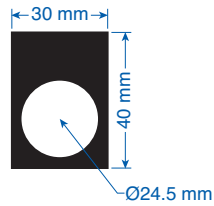

# 22mm Push Button Accessories

**EMERGENCY STOP**  
2LP41  
Legend plate Ø 60mm  
yellow with black text.

Metal legend plates are engraved on both sides, one side in horizontal and the other side in a vertical orientation.

## English

Title	Cat No.	Title	Cat No.
AUTO	2LP09	OFF - ON	2LP46
AUTO HAND	2LP32	ON	2LP15
AUTO - MAN	2LP43	ON OFF	2LP30
B PHASE	2LP27	OPEN	2LP07
Blank Aluminum	2LP40	OVER	2LP74
BOTTOM HEAT	2LP101	OXY - ATM - AUTO	2LP58
CLEAR	2LP51	OXY - AUTO - ATM	2LP57
CLOSE	2LP08	POSITION , A B	2LP48
CLUTCH ON/OFF	2LP73	POWER ON	2LP20
Cycle Stop	2LP55	PUSHER CYCLE	2LP104
DOWN	2LP06	R PHASE	2LP25
EMERGENCY STOP	2LP41	RAISE - LOWER	2LP44
Emergency Stop (black)	2LP56	READY	2LP49
Emergency Stop (red)	2LP66	REMOTE	2LP22
FAST	2LP12	RESET	2LP13
FAULT	2LP107	RESET/MANUAL/AUTO	2LP103
FILM FEED	2LP105	REV FWD	2LP31
FOR-OFF-REV	2LP42	REV - OFF - FWD	2LP59
FORWARD	2LP03	REVERSE	2LP04
FWD - REV	2LP47	RIGHT	2LP17
HAND	2LP10	RUN	2LP24
HAND O AUTO	2LP36	SHEAR	2LP70
HOLD	2LP50	SIDE HEAT	2LP102
I II	2LP34	SLOW	2LP11
I O II	2LP39	SLOW OFF FAST	2LP37
INCH	2LP14	START	2LP01
INFEED	2LP72	START STOP	2LP28
INFEED ON/OFF	2LP71	STOP	2LP02
JOG	2LP69	TEST	2LP23
JOG - RUN	2LP45	TRIP	2LP19
KNIFE CYCLE	2LP106	UNDERLOAD	2LP108
LEFT	2LP18	UP	2LP05
LOCAL	2LP21	UP DOWN	2LP29
LOCAL REMOTE	2LP33	UP OFF DOWN	2LP38
MAN O AUTO	2LP36	Y PHASE	2LP26
O I	2LP35		
OFF	2LP16	Temporary for Custom Imprint	2LPXX