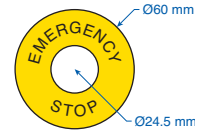

# 22mm Push Button Accessories

**EMERGENCY STOP**  
2LP41  
Legend plate Ø 60mm  
yellow with black text.

Metal legend plates are engraved on both sides, one side in horizontal and the other side in a vertical orientation.

## English

Title	Cat No.	Title	Cat No.
AUTO	2LP09	OFF - ON	2LP46
AUTO HAND	2LP32	ON	2LP15
AUTO - MAN	2LP43	ON OFF	2LP30
B PHASE	2LP27	OPEN	2LP07
Blank Aluminum	2LP40	OVER	2LP74
BOTTOM HEAT	2LP101	OXY - ATM - AUTO	2LP58
CLEAR	2LP51	OXY - AUTO - ATM	2LP57
CLOSE	2LP08	POSITION , A B	2LP48
CLUTCH ON/OFF	2LP73	POWER ON	2LP20
Cycle Stop	2LP55	PUSHER CYCLE	2LP104
DOWN	2LP06	R PHASE	2LP25
EMERGENCY STOP	2LP41	RAISE - LOWER	2LP44
Emergency Stop (black)	2LP56	READY	2LP49
Emergency Stop (red)	2LP66	REMOTE	2LP22
FAST	2LP12	RESET	2LP13
FAULT	2LP107	RESET/MANUAL/AUTO	2LP103
FILM FEED	2LP105	REV FWD	2LP31
FOR-OFF-REV	2LP42	REV - OFF - FWD	2LP59
FORWARD	2LP03	REVERSE	2LP04
FWD - REV	2LP47	RIGHT	2LP17
HAND	2LP10	RUN	2LP24
HAND O AUTO	2LP36	SHEAR	2LP70
HOLD	2LP50	SIDE HEAT	2LP102
I II	2LP34	SLOW	2LP11
I O II	2LP39	SLOW OFF FAST	2LP37
INCH	2LP14	START	2LP01
INFEED	2LP72	START STOP	2LP28
INFEED ON/OFF	2LP71	STOP	2LP02
JOG	2LP69	TEST	2LP23
JOG - RUN	2LP45	TRIP	2LP19
KNIFE CYCLE	2LP106	UNDERLOAD	2LP108
LEFT	2LP18	UP	2LP05
LOCAL	2LP21	UP DOWN	2LP29
LOCAL REMOTE	2LP33	UP OFF DOWN	2LP38
MAN O AUTO	2LP36	Y PHASE	2LP26
O I	2LP35		
OFF	2LP16	Temporary for Custom Imprint	2LPXX